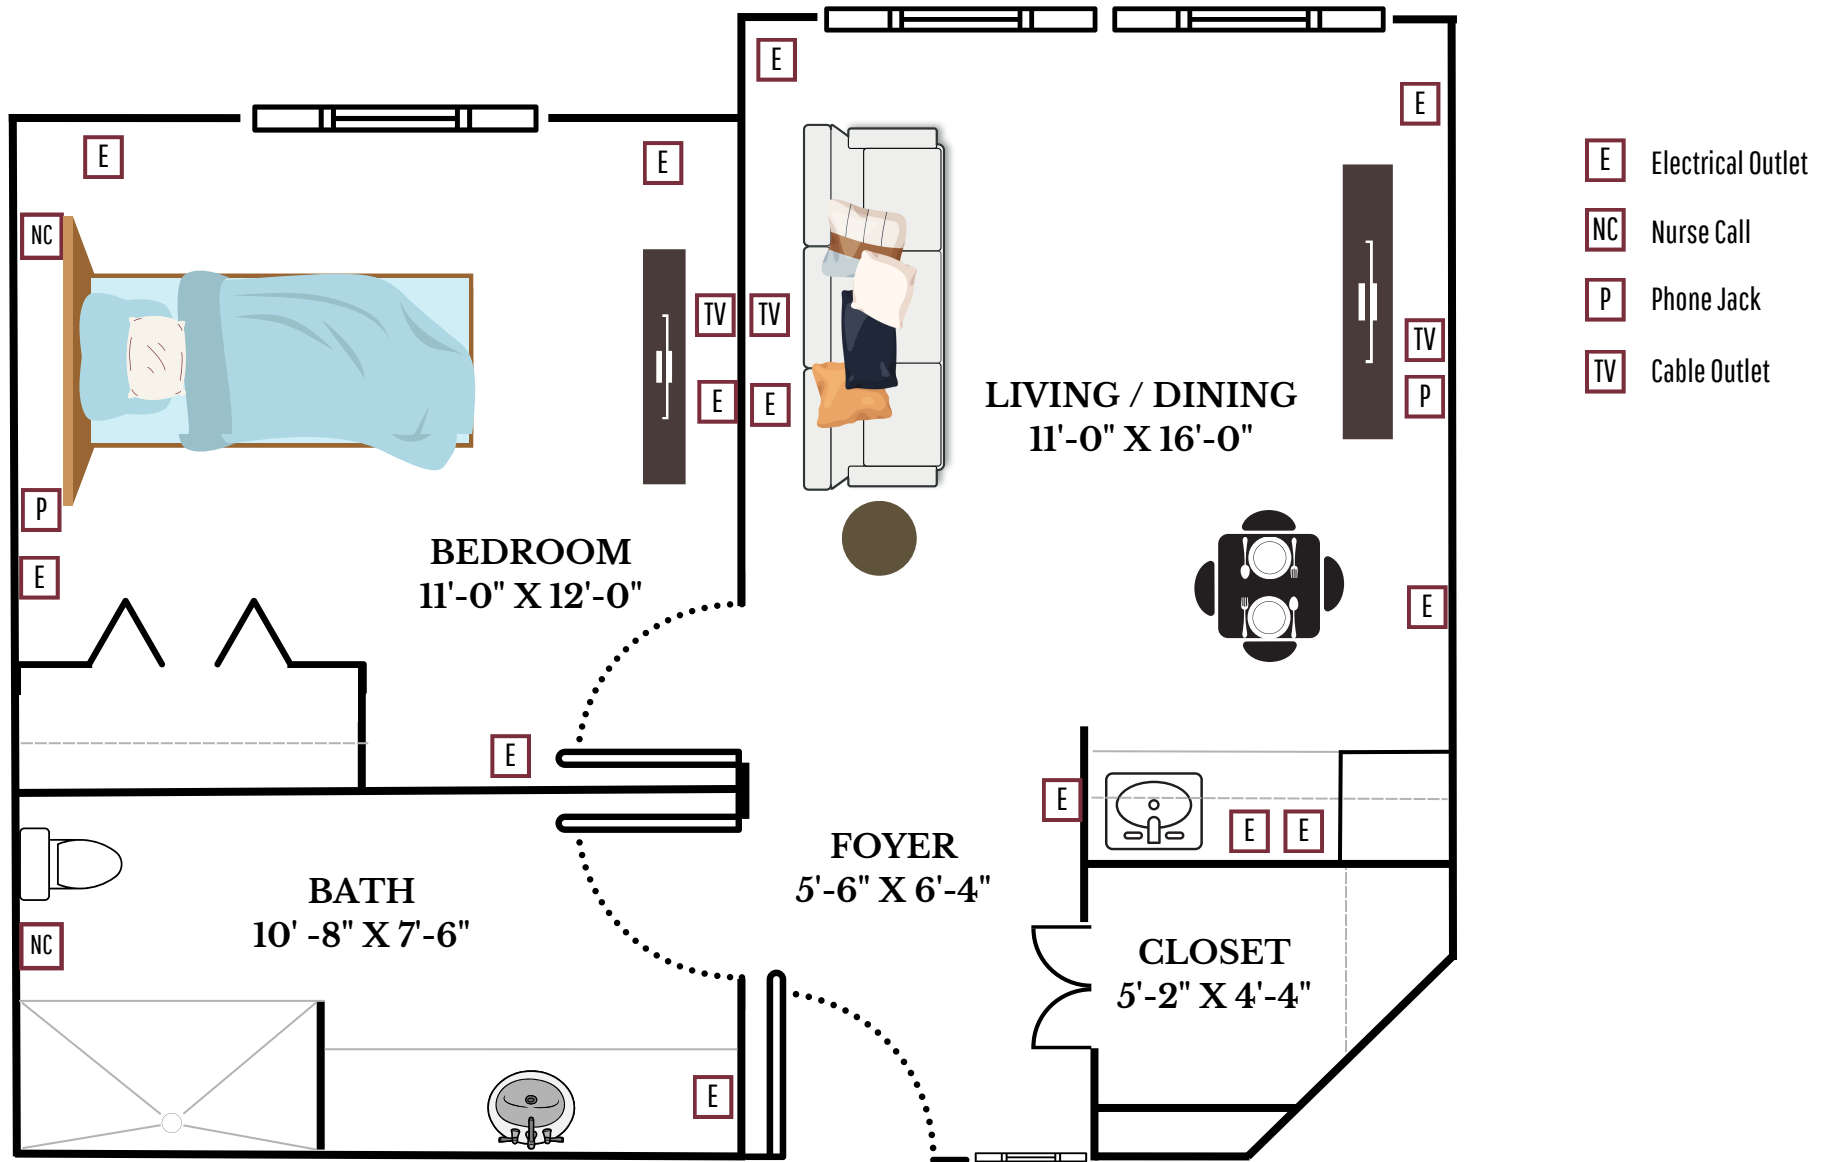

Cranberry Park at Riverview

One Bedroom Deluxe Suite 590 sq ft

CRANBERRY PARK
 at RIVERVIEW
assisted living

Cranberry Park at Riverview

One Bedroom Semi-Deluxe Suite 500 sq ft

CP
 CRANBERRY PARK
 at RIVERVIEW
assisted living

Cranberry Park at Riverview

One Bedroom Suite

460 sq ft

CP
 CRANBERRY PARK
 at RIVERVIEW
assisted living