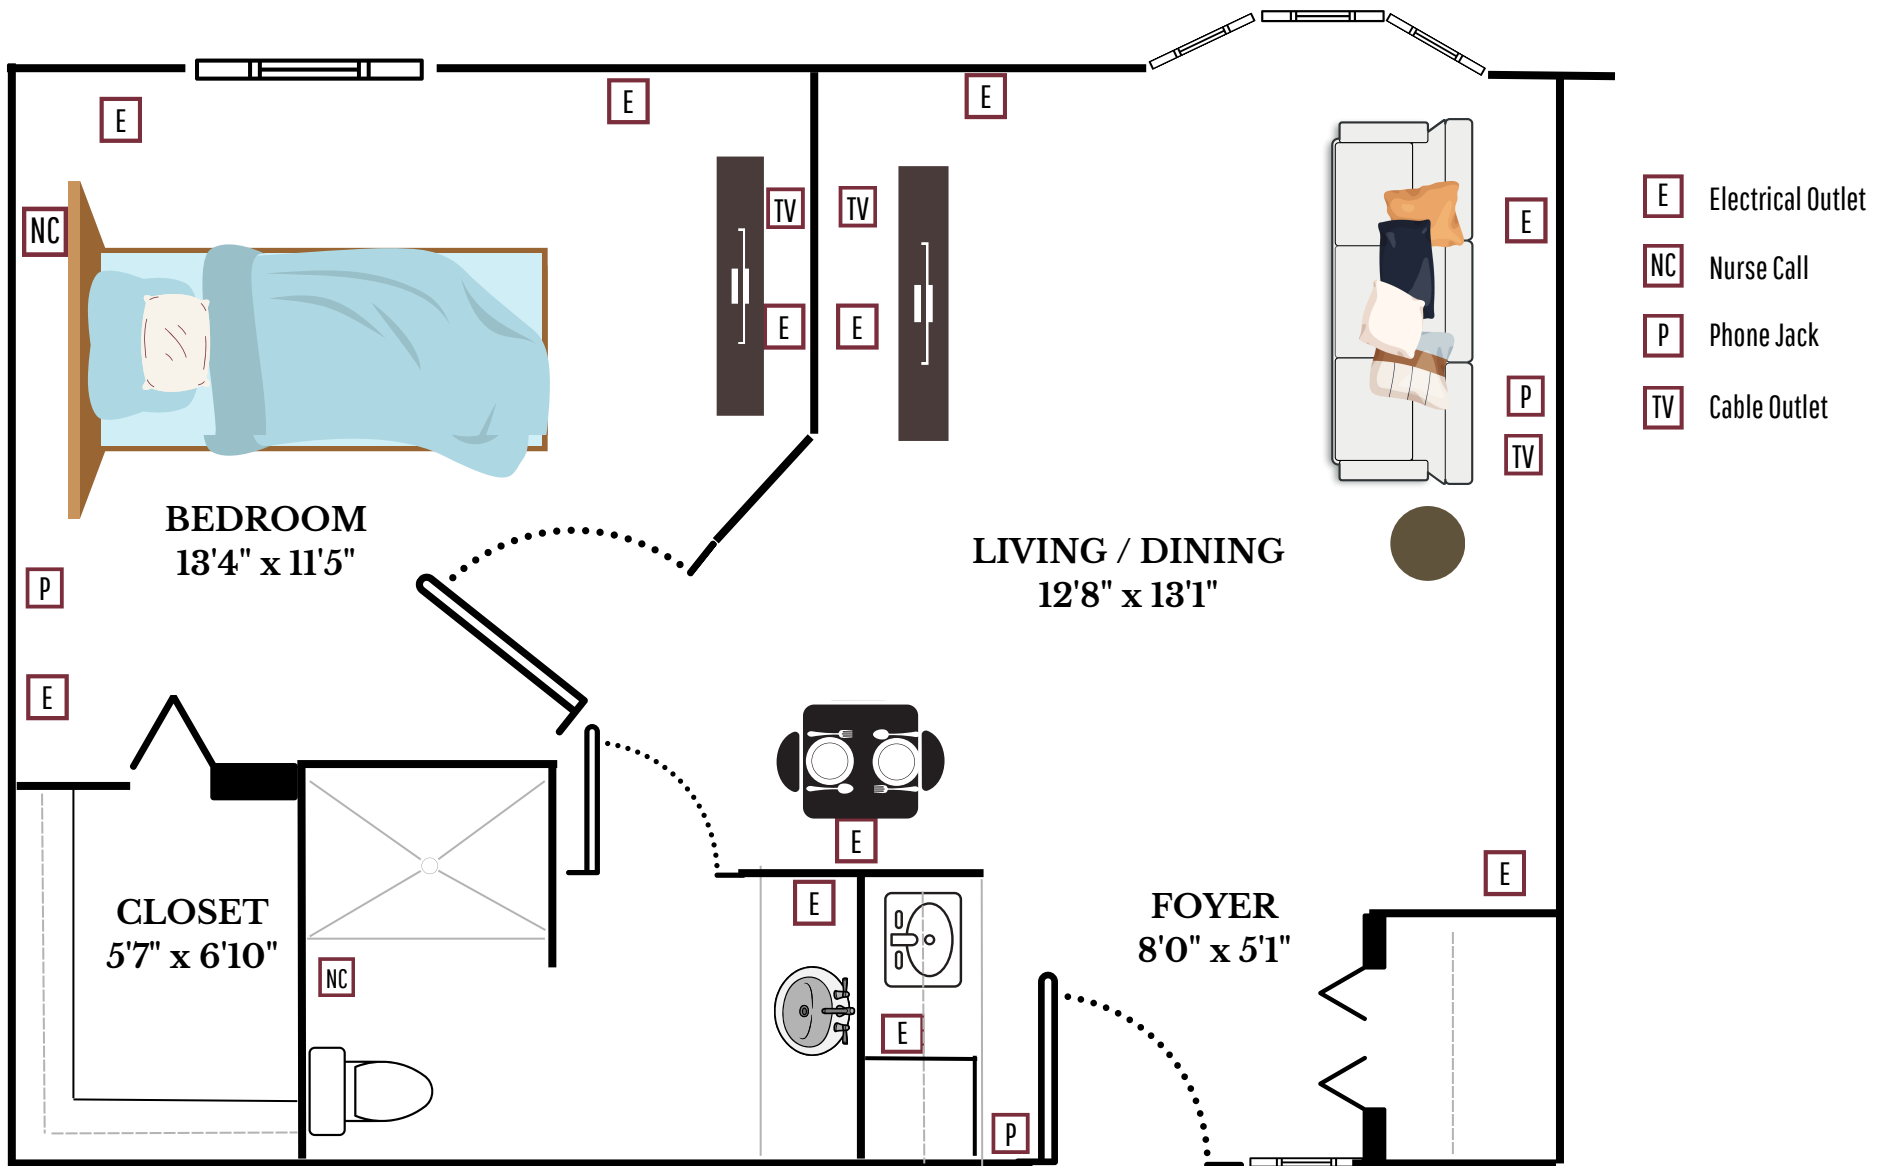

Cranberry Park at Riverview

One Bedroom Deluxe Suite 590 sq ft

CRANBERRY PARK
 at RIVERVIEW
assisted living

Cranberry Park at Riverview

One Bedroom Semi-Deluxe Suite 500 sq ft

CP
 CRANBERRY PARK
 at RIVERVIEW
assisted living

Cranberry Park at Riverview

One Bedroom Suite

460 sq ft

CP
 CRANBERRY PARK
 at RIVERVIEW
assisted living