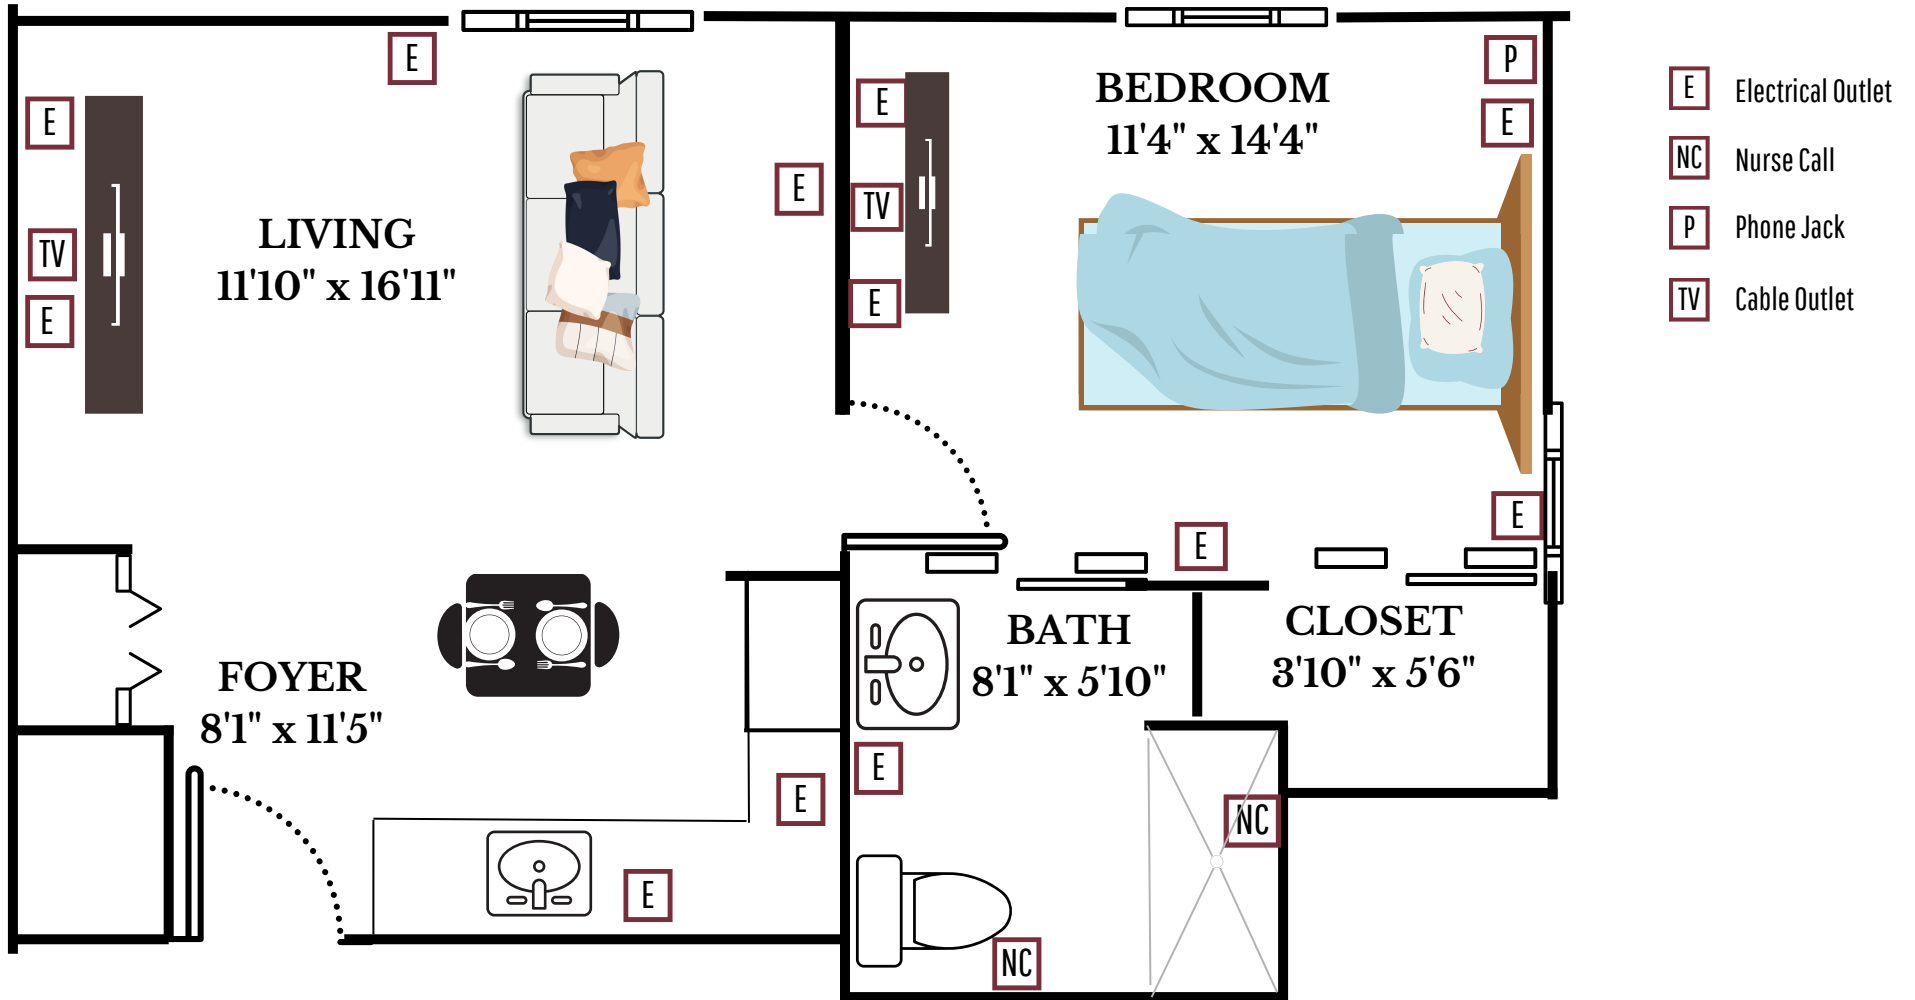

- E Electrical Outlet
- NC Nurse Call
- P Phone Jack
- TV Cable Outlet

## Cranberry Park at Canal Winchester

One Bedroom Studio      425 sq ft

C R A N B E R R Y   P A R K  
 at CANAL WINCHESTER  
*assisted living*

- E** Electrical Outlet
- NC** Nurse Call
- P** Phone Jack
- TV** Cable Outlet

# Cranberry Park at Canal Winchester

One Bedroom Studio

353 sq ft

C R A N B E R R Y P A R K  
 at CANAL WINCHESTER  
*assisted living*

# Cranberry Park at Canal Winchester

One Bedroom Suite

580 sq ft

C R A N B E R R Y P A R K  
at CANAL WINCHESTER

*assisted living*

- E** Electrical Outlet
- NC** Nurse Call
- P** Phone Jack
- TV** Cable Outlet