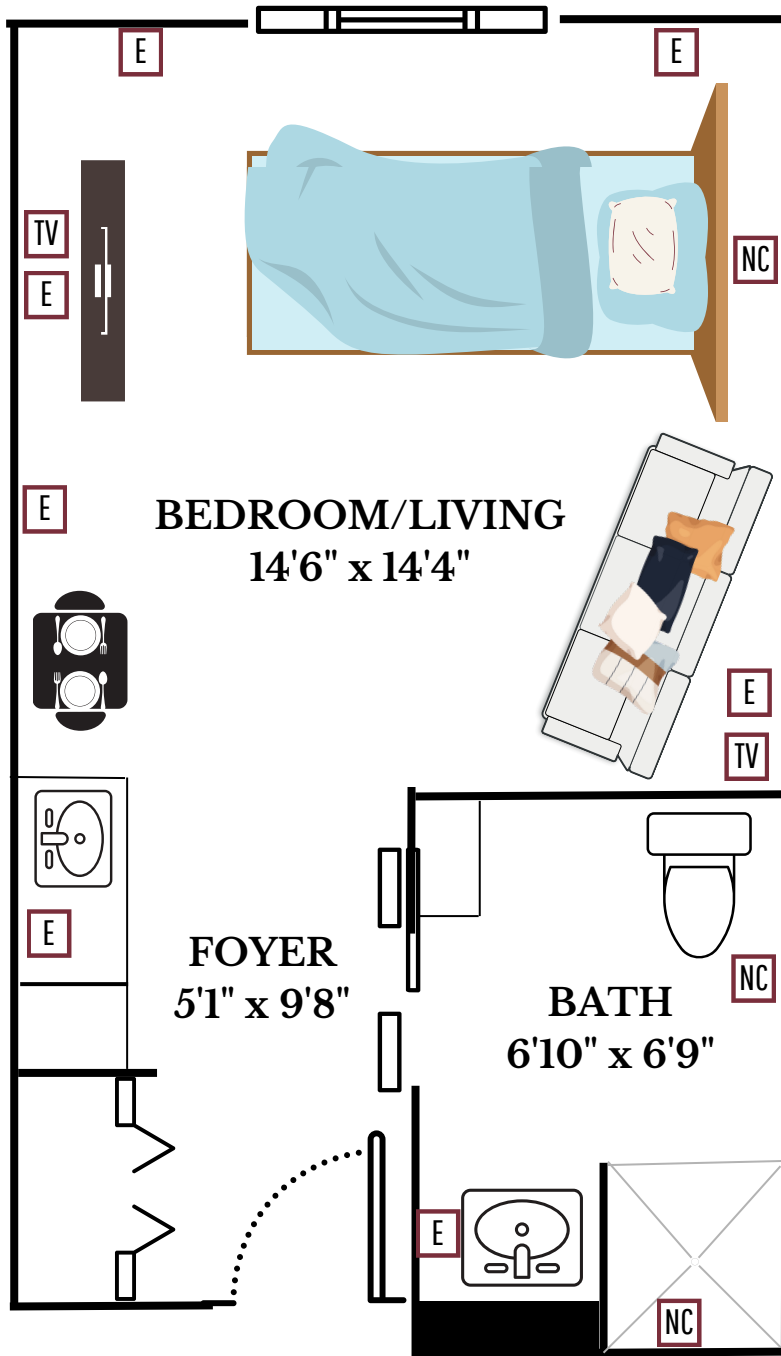

- E Electrical Outlet
- NC Nurse Call
- P Phone Jack
- TV Cable Outlet

## Cranberry Park at Canal Winchester

One Bedroom Studio      425 sq ft

C R A N B E R R Y   P A R K  
 at CANAL WINCHESTER  
*assisted living*

- E** Electrical Outlet
- NC** Nurse Call
- P** Phone Jack
- TV** Cable Outlet

# Cranberry Park at Canal Winchester

One Bedroom Studio

353 sq ft

C R A N B E R R Y P A R K  
 at CANAL WINCHESTER  
*assisted living*

# Cranberry Park at Canal Winchester

One Bedroom Suite

580 sq ft

C R A N B E R R Y P A R K  
at CANAL WINCHESTER

*assisted living*

- E** Electrical Outlet
- NC** Nurse Call
- P** Phone Jack
- TV** Cable Outlet