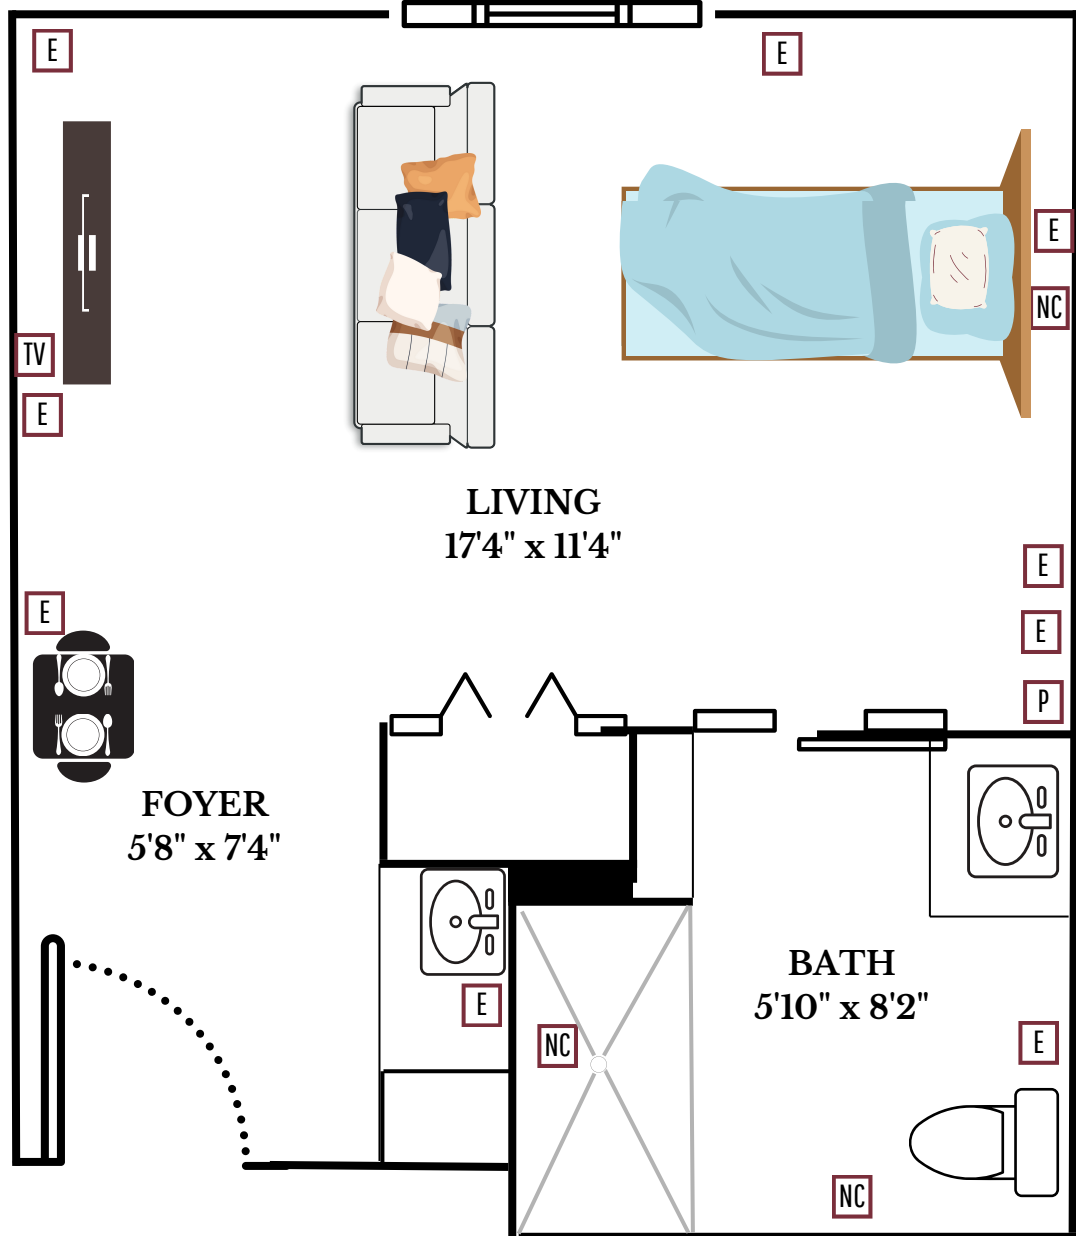

- E Electrical Outlet
- NC Nurse Call
- P Phone Jack
- TV Cable Outlet

# Cranberry Park at Canal Winchester

One Bedroom Studio

353 sq ft

C R A N B E R R Y P A R K  
 at CANAL WINCHESTER  
*assisted living*

# Cranberry Park at Canal Winchester

One Bedroom Suite

580 sq ft

C R A N B E R R Y P A R K  
at CANAL WINCHESTER

*assisted living*

- E** Electrical Outlet
- NC** Nurse Call
- P** Phone Jack
- TV** Cable Outlet

## Cranberry Park at Canal Winchester

One Bedroom Studio

334 sq ft

**CP**  
 CRANBERRY PARK  
 at CANAL WINCHESTER  
*assisted living*